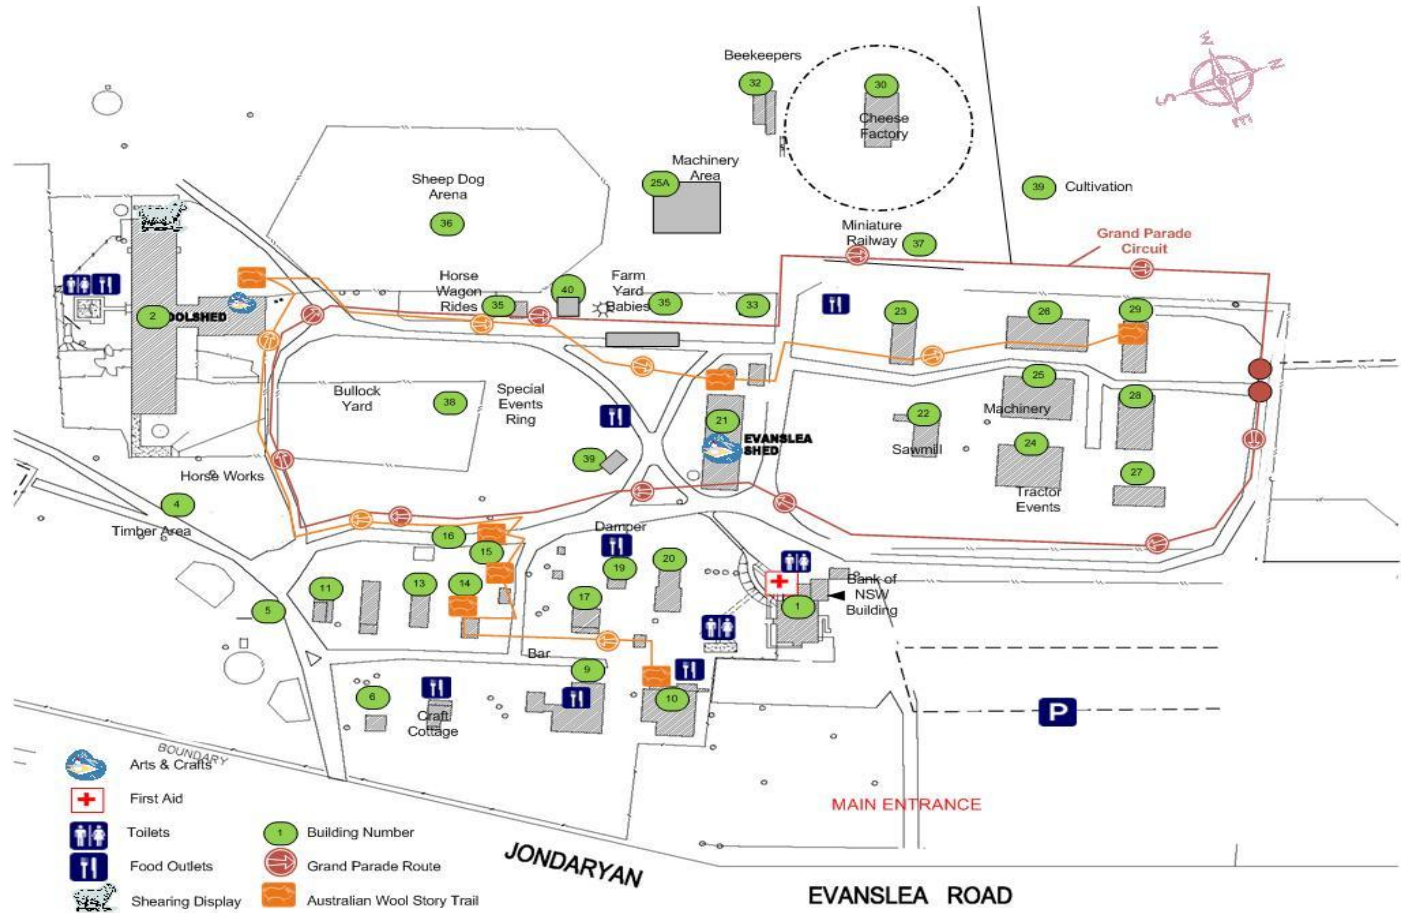

Your Guide to the Jondaryan Woolshed Complex

Roving Entertainment

Keep an eye out for our roving entertainment making its way through the Jondaryan Woolshed complex during the Festival.

Special Events Ring

Details of special events performed during the Festival will be available on the blackboard located near the Special Events Ring.

Be sure to see what's on!

All Day Happenings

- Bar
- Blacksmithing
- Wool Felting
- Wool crafts
- Spinning/Weaving/Knitting
- Ropemaking
- Horse Drawn Wagon Rides
- Acquisitive Photo Exhibition
- Jondaryan Story
- Miniature Train Rides

Location (map ref)

- Rustic Shed (40)
- Station Smithy (11)
- Woolshed (2)
- Woolshed(2)
- Woolshed (2)
- Behind Info Tent (39)
- Farm Yard Babies (35)
- Flagstone Ck Hall (10)
- Flagstone Ck Hall (10)
- Miniature Railway (37)